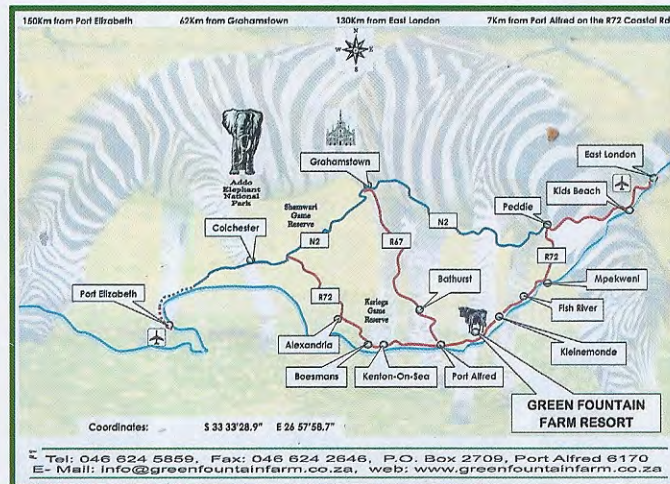

48 Spacious grassed sites, each with own private luxury bathroom and wash-up area.
Braai and Entertainment Lapa's
Swimming pool,
Children's Play area.